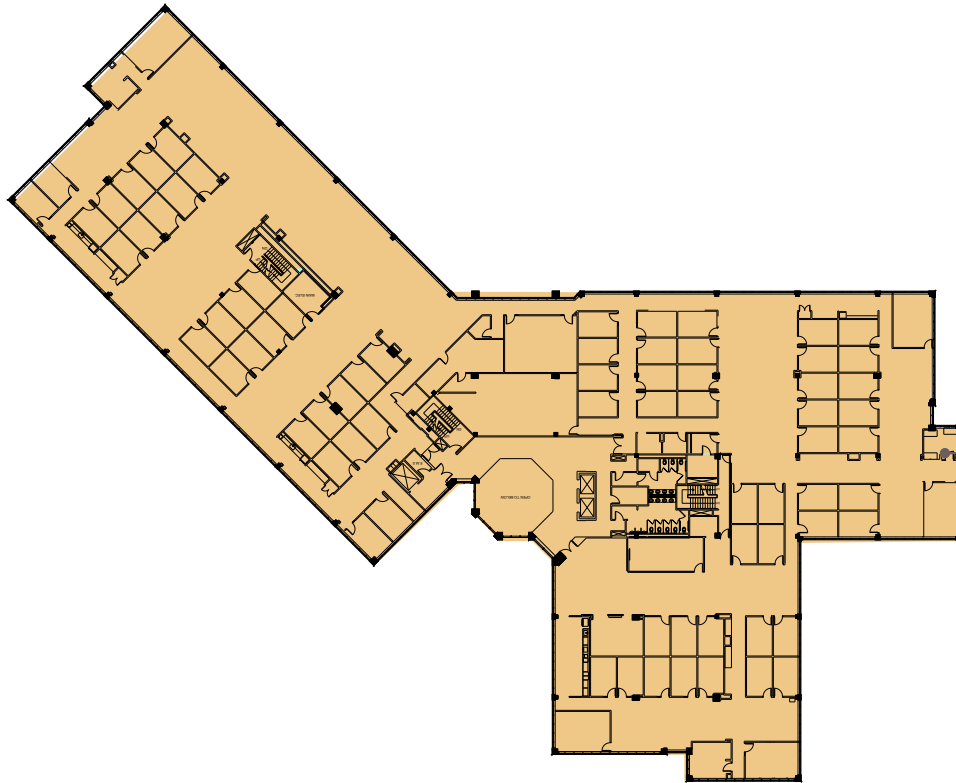

CHESTERBROOK

965

CHESTERBROOK BLVD Second Floor Availabilities

SUITE 200
41,657 SF

JLL | Jones Lang LaSalle Brokerage, Inc.
550 Swedesford Road, Suite 260
Wayne, PA 19087

Doug Newbert
610.249.2273
doug.newbert@jll.com