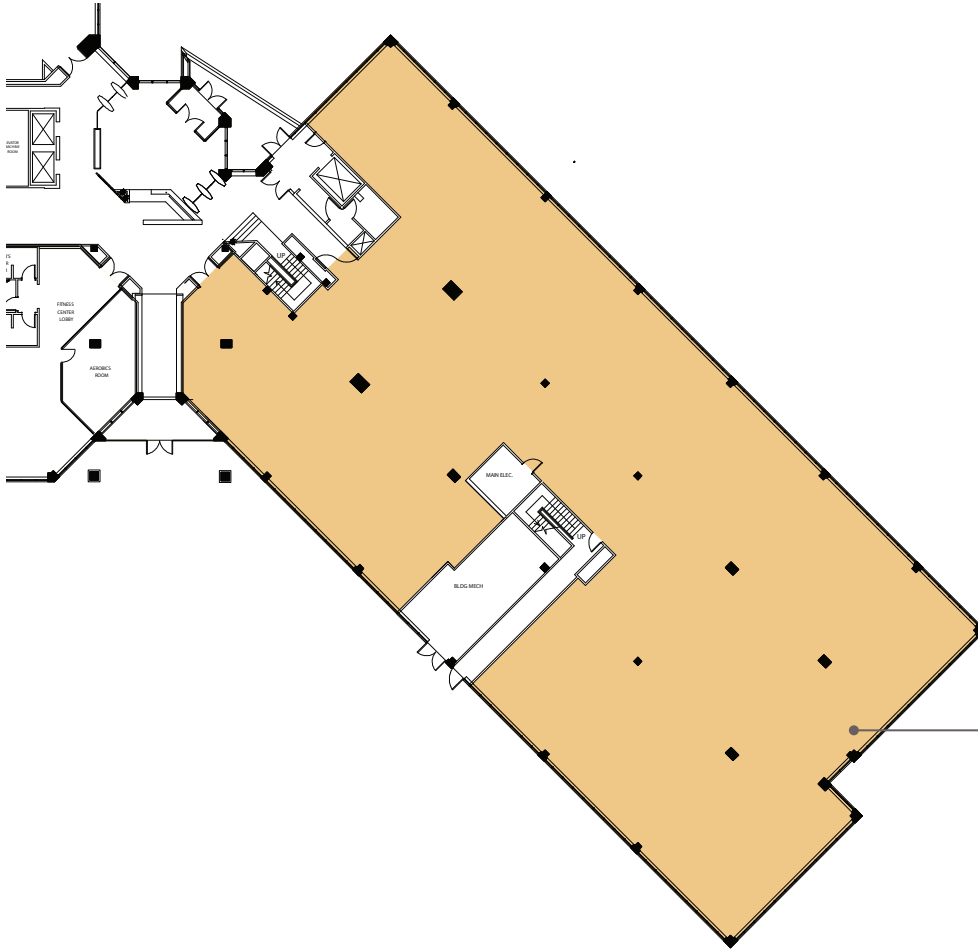

# CHESTERBROOK

## 965 CHESTERBROOK BLVD First Floor Availabilities

SUITE 110  
17,031 SF

JLL | Jones Lang LaSalle Brokerage, Inc.  
550 Swedesford Road, Suite 260  
Wayne, PA 19087

Doug Newbert  
610.249.2273  
doug.newbert@jll.com