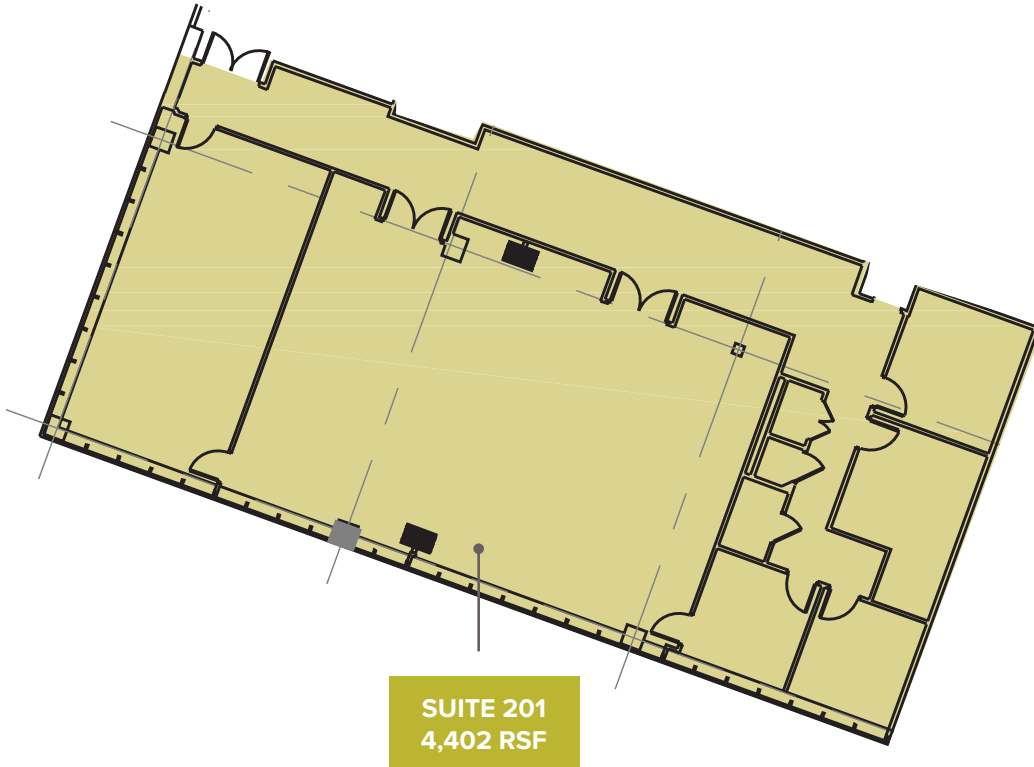

CHESTERBROOK

701
LEE RD

Second Floor Availabilities

SUITE 201
4,402 RSF

CAMPUS KEY

JLL | Jones Lang LaSalle
1235 Westlakes Drive, Suite 210
Berwyn, PA 19312

Doug Newbert
610.249.2273
doug.newbert@am.jll.com