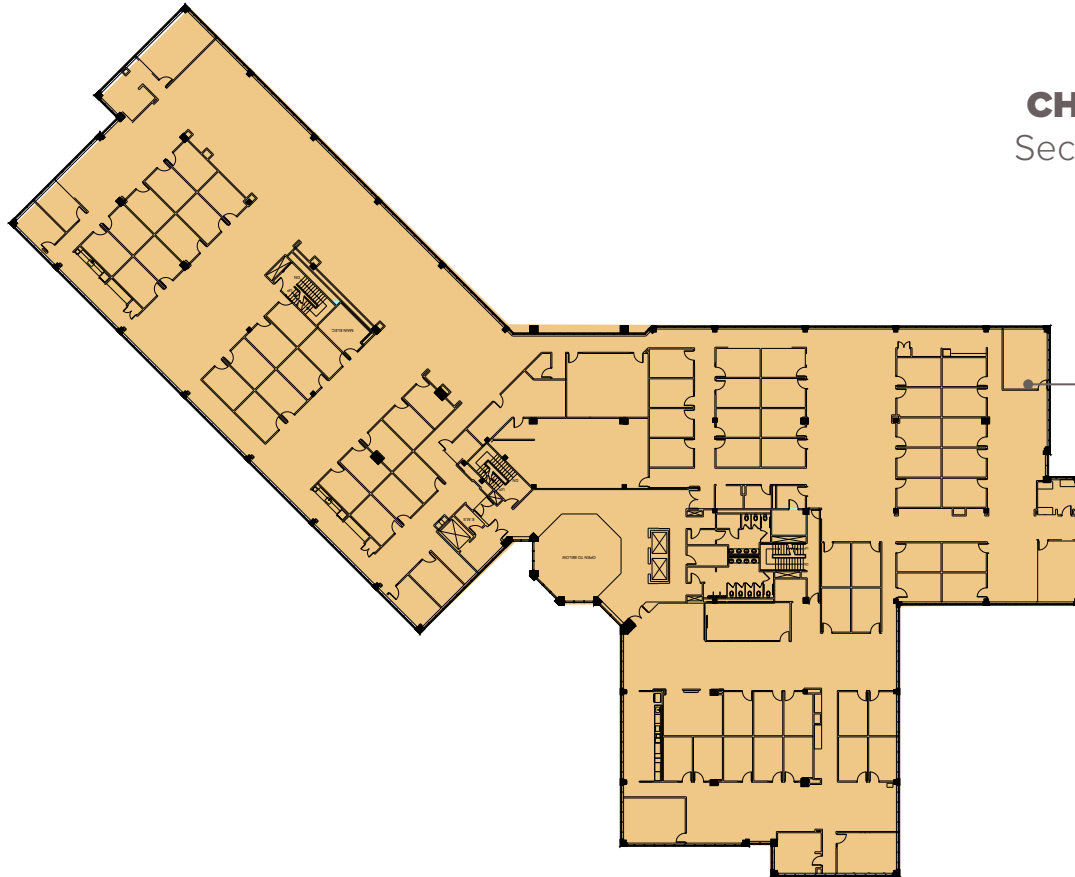

CHESTERBROOK

965

CHESTERBROOK BLVD Second Floor Availabilities

SUITE 200
41,555 SF

JLL | Jones Lang LaSalle Brokerage, Inc.
550 Swedesford Road, Suite 260
Wayne, PA 19087

Doug Newbert
610.249.2273
doug.newbert@jll.com