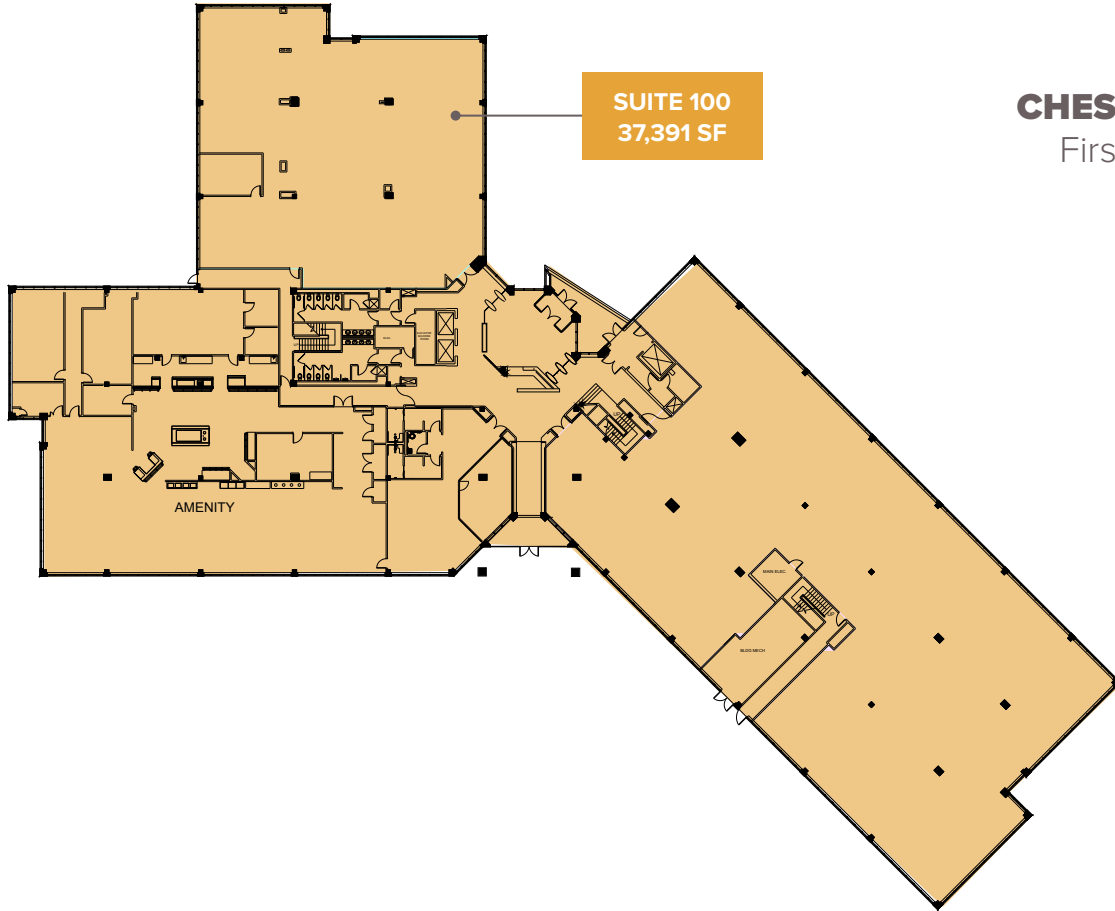

CHESTERBROOK

965 CHESTERBROOK BLVD First Floor Availabilities

JLL | Jones Lang LaSalle Brokerage, Inc.
550 Swedesford Road, Suite 260
Wayne, PA 19087

Doug Newbert
610.249.2273
doug.newbert@jll.com

Mike MacCroy
610.249.2270
mike.maccroy@jll.com