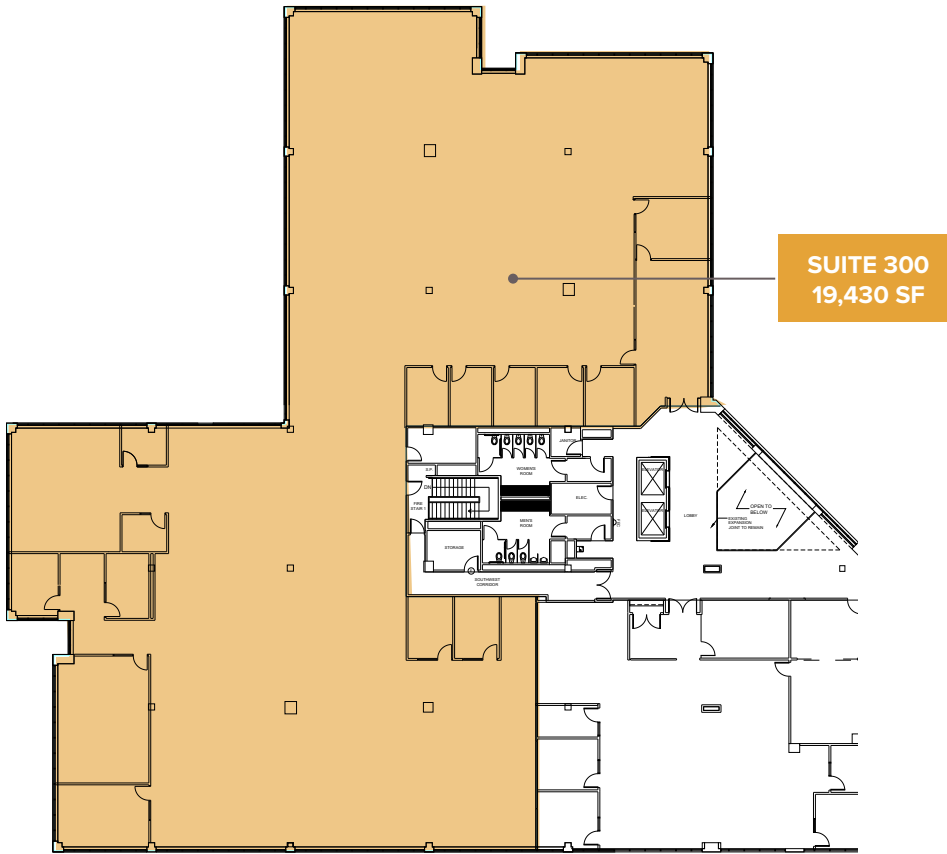

CHESTERBROOK

955

CHESTERBROOK BLVD

Third Floor Availabilities

JLL | Jones Lang LaSalle Brokerage, Inc.
550 Swedesford Road, Suite 260
Wayne, PA 19087

Doug Newbert
610.249.2273
doug.newbert@jll.com

Mike MacCroy
610.249.2270
mike.maccroy@jll.com