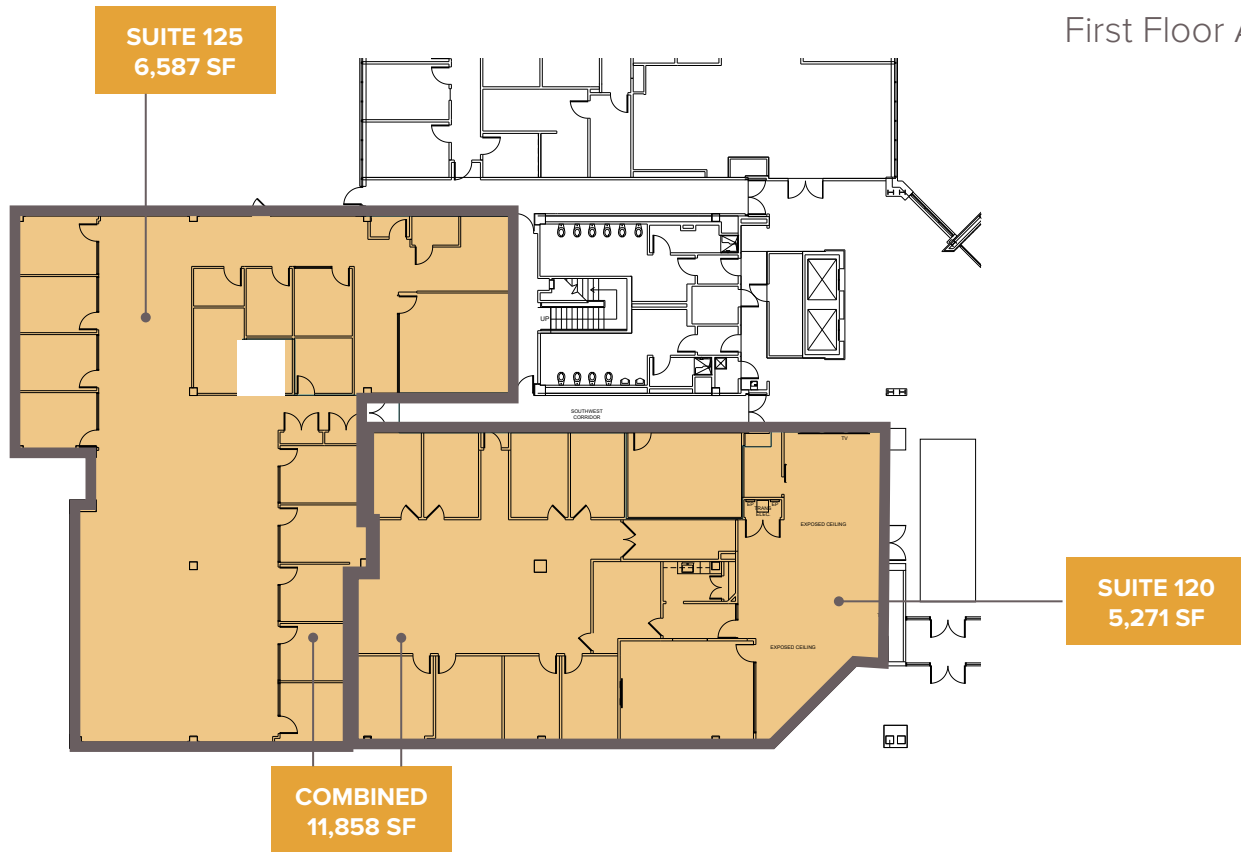

CHESTERBROOK

955

CHESTERBROOK BLVD

First Floor Availabilities

JLL | Jones Lang LaSalle Brokerage, Inc.
 550 Swedesford Road, Suite 260
 Wayne, PA 19087

Doug Newbert
 610.249.2273
 doug.newbert@jll.com

Mike MacCroy
 610.249.2270
 mike.maccroy@jll.com