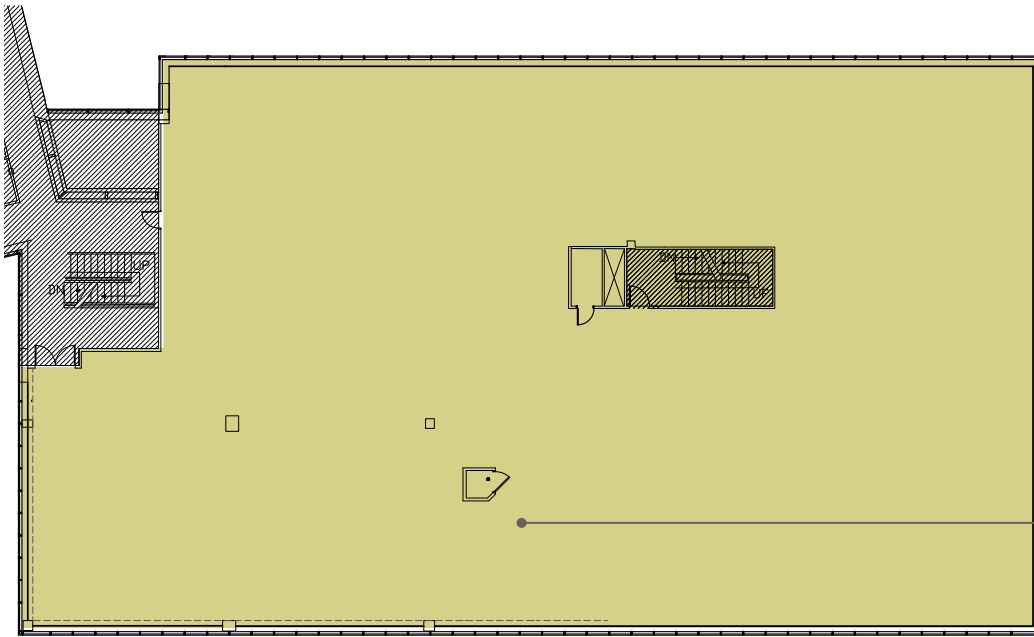

CHESTERBROOK

701
LEE RD

Second Floor Availabilities

Suite 201
14,114 SF

JLL | Jones Lang LaSalle Brokerage, Inc.
550 Swedesford Road, Suite 260
Wayne, PA 19087

Doug Newbert
610.249.2273
doug.newbert@jll.com