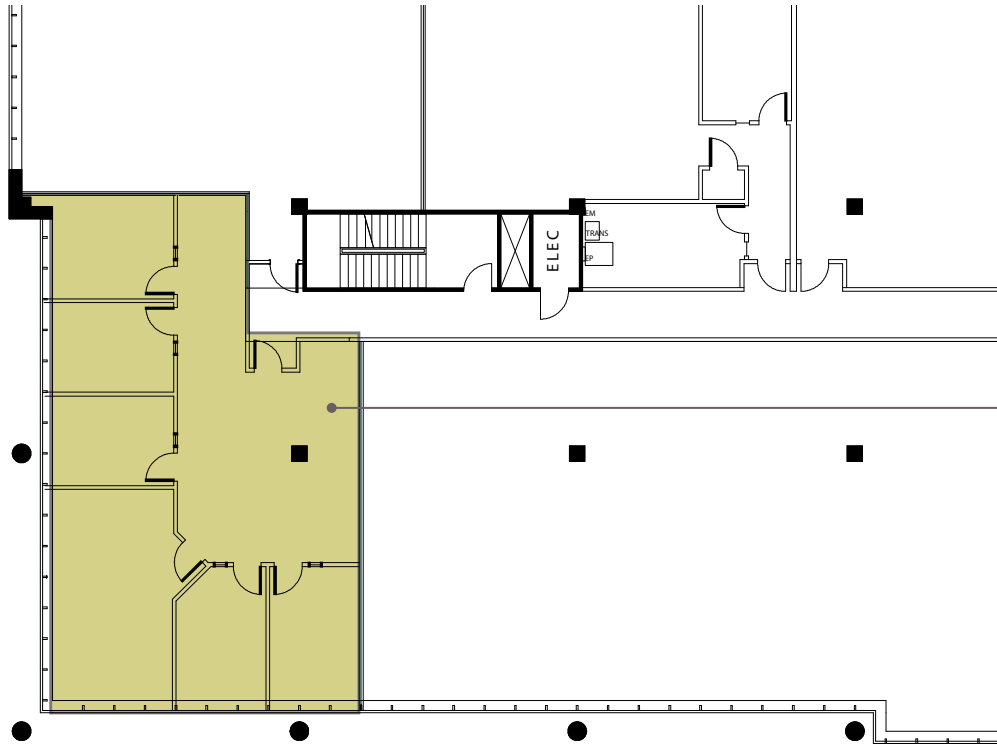

CHESTERBROOK

701

LEE RD

First Floor Availabilities

Suite 105
1,992 SF

JLL | Jones Lang LaSalle Brokerage, Inc.
550 Swedesford Road, Suite 260
Wayne, PA 19087

Doug Newbert
610.249.2273
doug.newbert@jll.com

Mike MacCroy
610.249.2270
mike.maccroy@jll.com