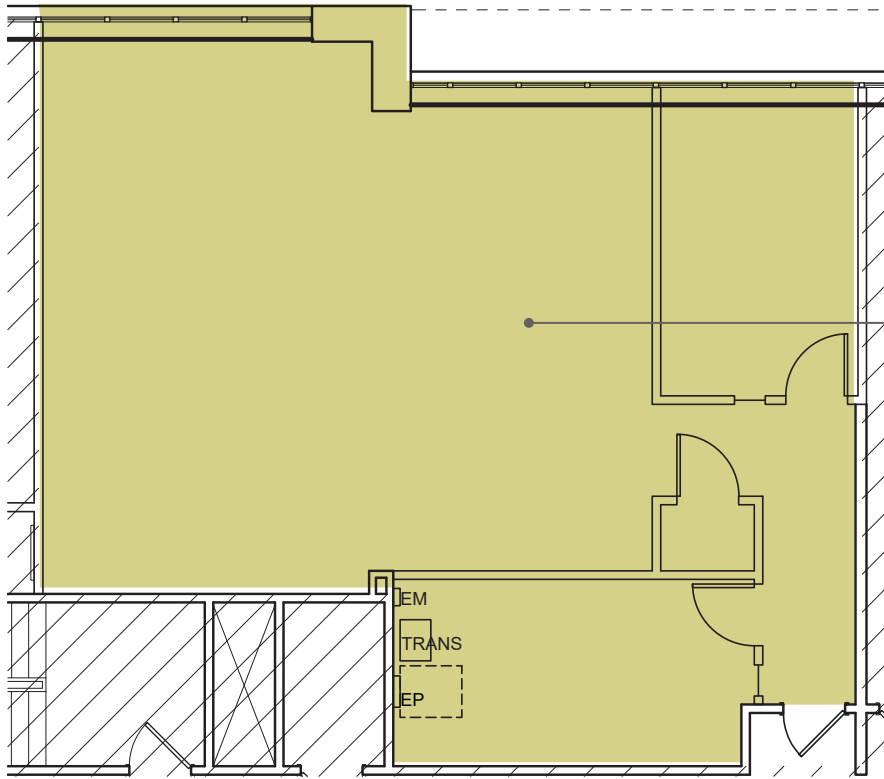

CHESTERBROOK

701

LEE RD

First Floor Availabilities

Suite 104
1,427 SF

JLL | Jones Lang LaSalle Brokerage, Inc.
550 Swedesford Road, Suite 260
Wayne, PA 19087

Doug Newbert
610.249.2273
doug.newbert@jll.com

Mike MacCroy
610.249.2270
mike.maccroy@jll.com