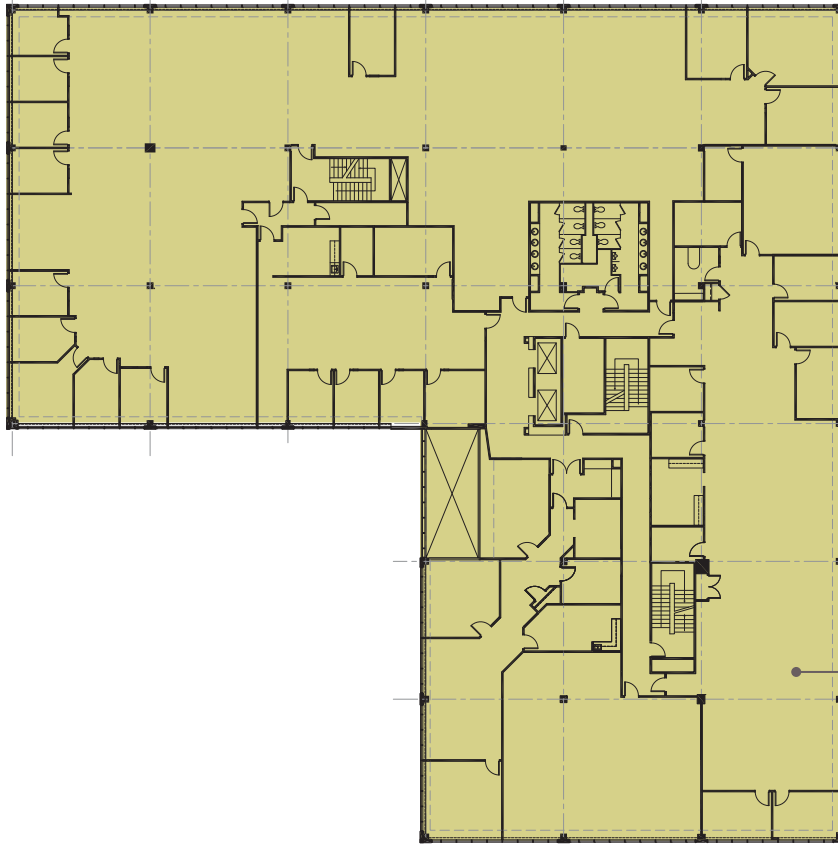

CHESTERBROOK

640

LEE RD

Second Floor Availabilities

Suite 200
25,416 SF

CAMPUS KEY

JLL | Jones Lang LaSalle Brokerage, Inc.
550 Swedesford Road, Suite 260
Wayne, PA 19087

Doug Newbert
610.249.2273
doug.newbert@jll.com