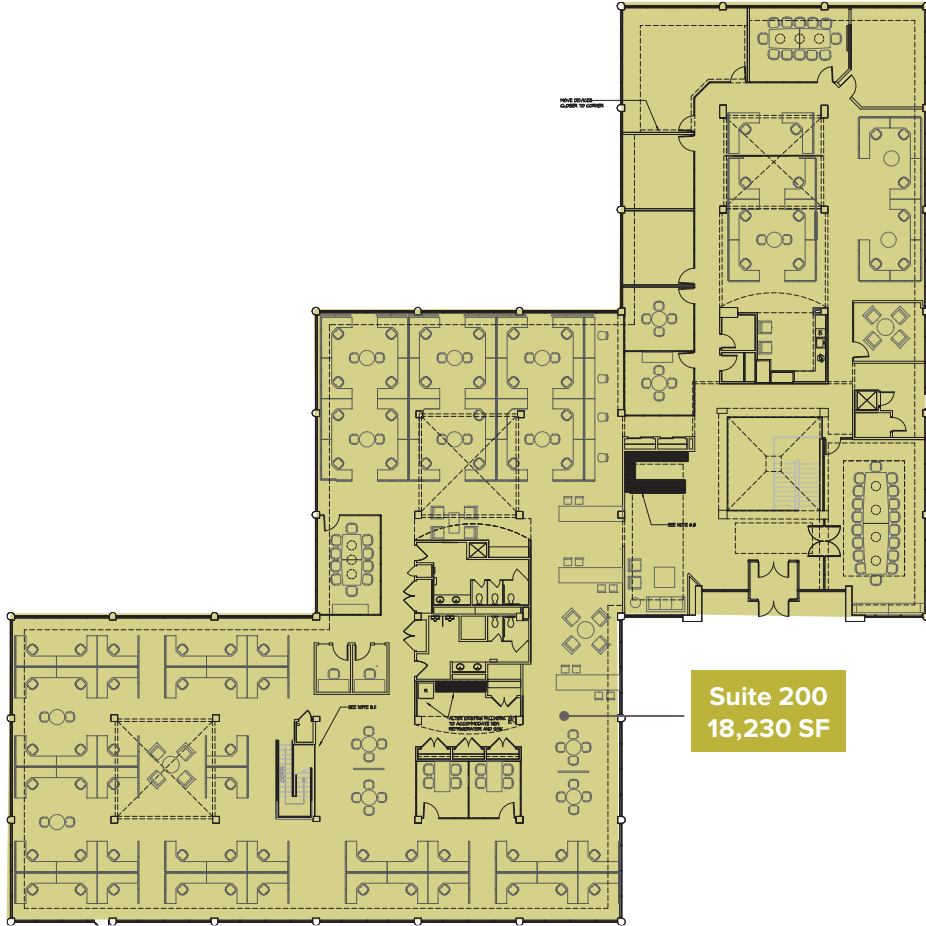

CHESTERBROOK

601

LEE RD

Second Floor Availabilities

Suite 200
18,230 SF

JLL | Jones Lang LaSalle Brokerage, Inc.
550 Swedesford Road, Suite 260
Wayne, PA 19087

Doug Newbert
610.249.2273
doug.newbert@jll.com