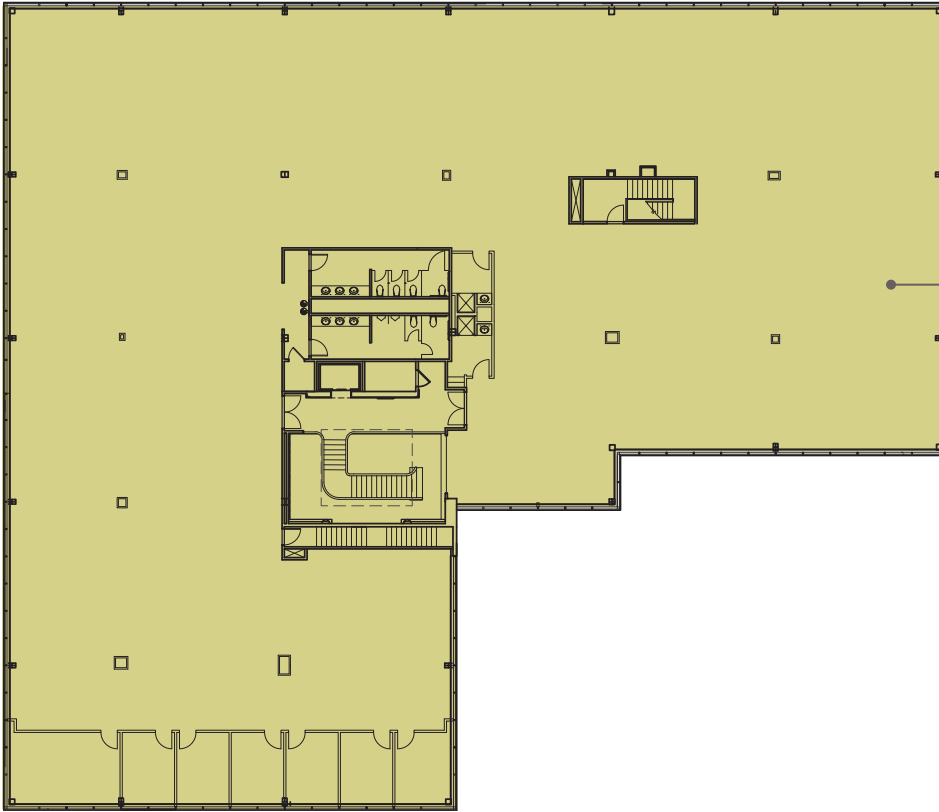

CHESTERBROOK

600

LEE RD

Second Floor Availabilities

Suite 200
20,007 SF

JLL | Jones Lang LaSalle Brokerage, Inc.
550 Swedesford Road, Suite 260
Wayne, PA 19087

Doug Newbert
610.249.2273
doug.newbert@jll.com