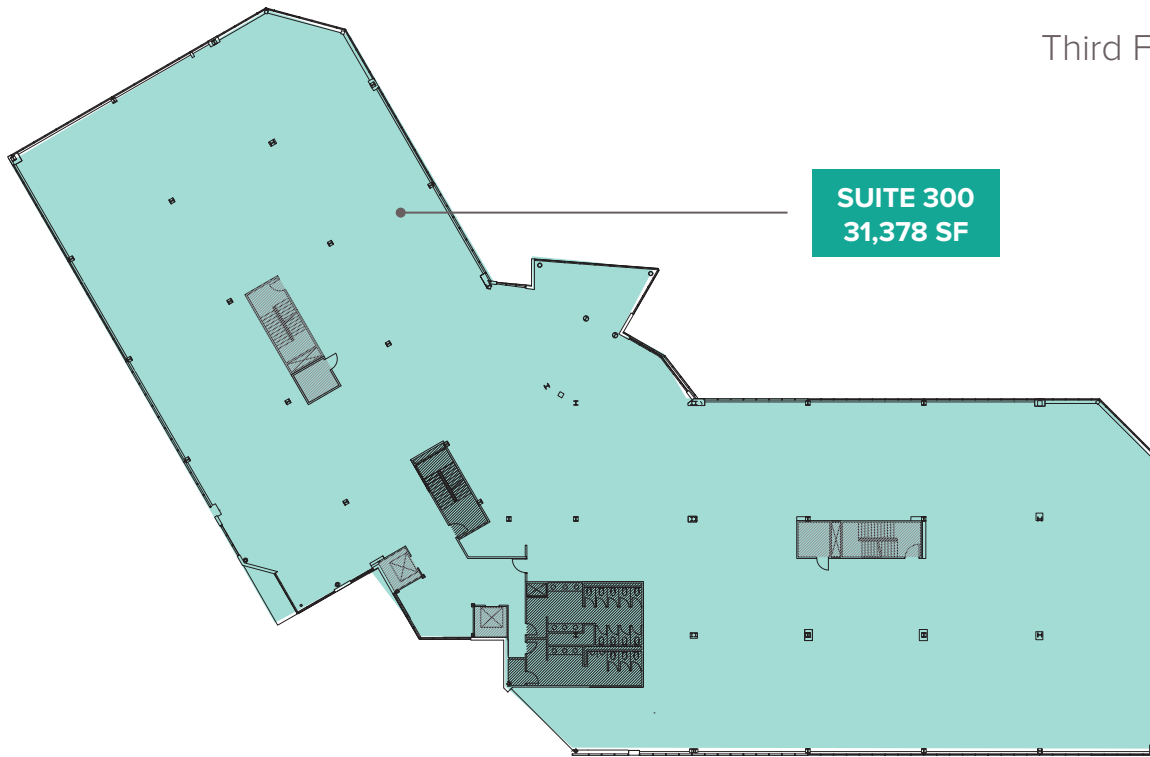

CHESTERBROOK

1400
MORRIS DR

Third Floor Availabilities

SUITE 300
31,378 SF

CAMPUS KEY

JLL | Jones Lang LaSalle Brokerage, Inc.
550 Swedesford Road, Suite 260
Wayne, PA 19087

Doug Newbert
610.249.2273
doug.newbert@jll.com