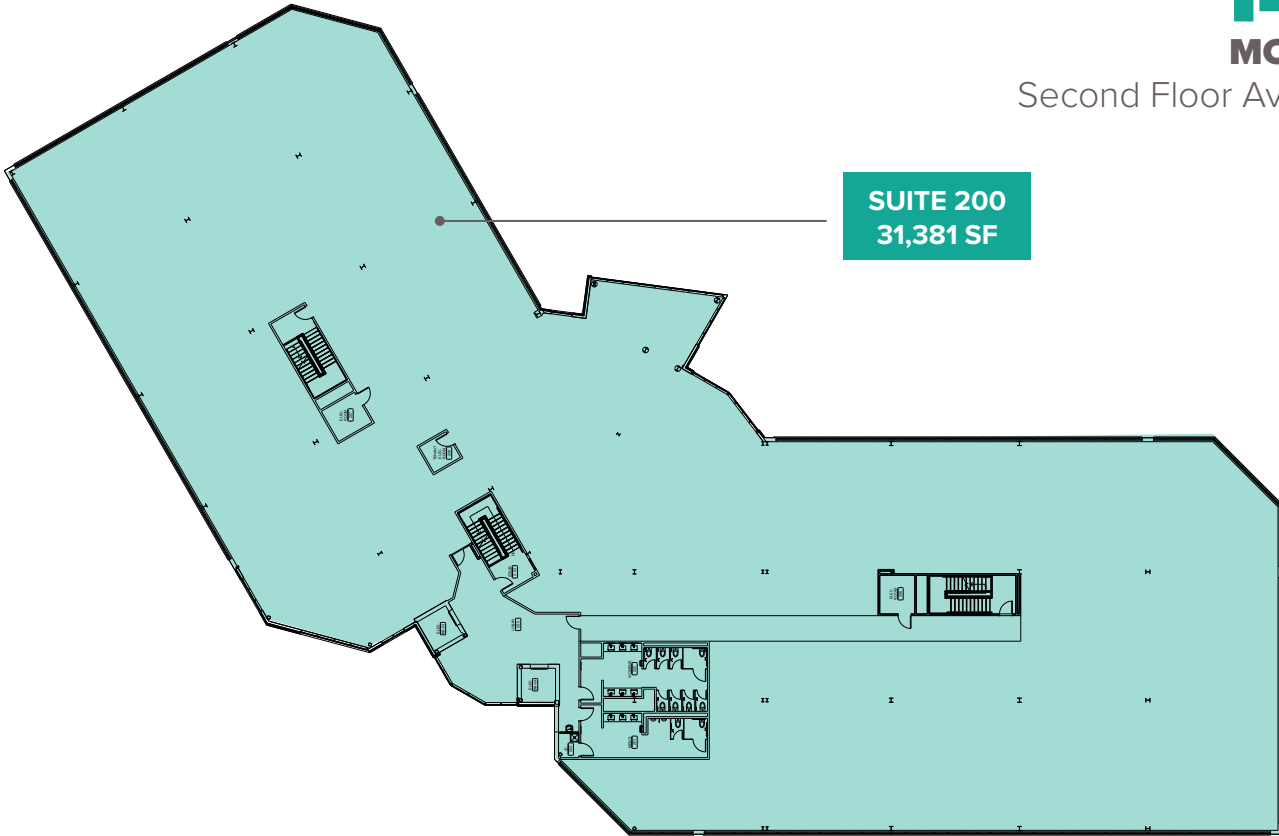

CHESTERBROOK

1400
MORRIS DR

Second Floor Availabilities

SUITE 200
31,381 SF

CAMPUS KEY

JLL | Jones Lang LaSalle Brokerage, Inc.
550 Swedesford Road, Suite 260
Wayne, PA 19087

Doug Newbert
610.249.2273
doug.newbert@jll.com