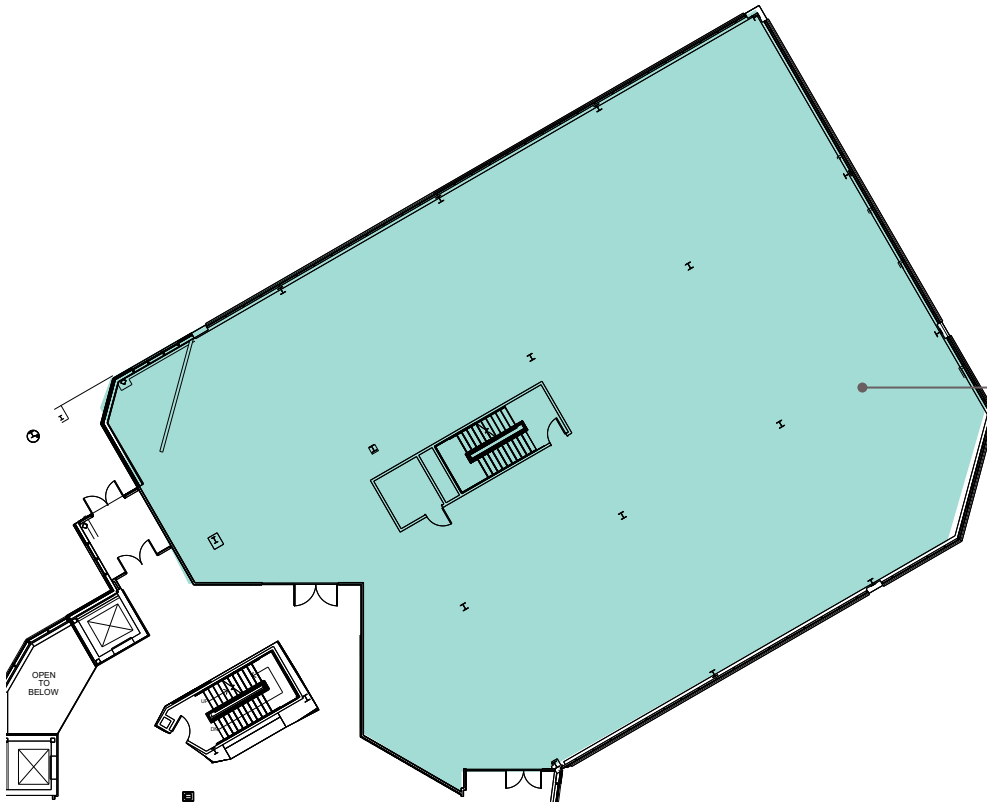

CHESTERBROOK

1400 MORRIS DR

First Floor Availabilities

Suite 102
11,806 SF

JLL | Jones Lang LaSalle Brokerage, Inc.
550 Swedesford Road, Suite 260
Wayne, PA 19087

Doug Newbert
610.249.2273
doug.newbert@jll.com