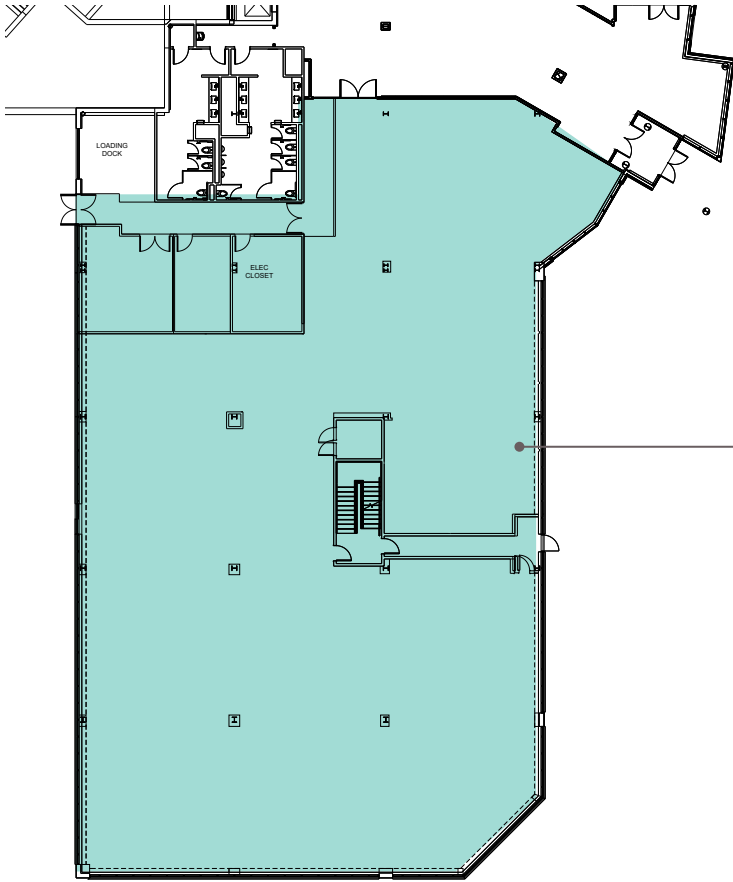

CHESTERBROOK

Suite 100
15,146 SF

1400
MORRIS DR

First Floor Availabilities

JLL | Jones Lang LaSalle Brokerage, Inc.
550 Swedesford Road, Suite 260
Wayne, PA 19087

Doug Newbert
610.249.2273
doug.newbert@jll.com