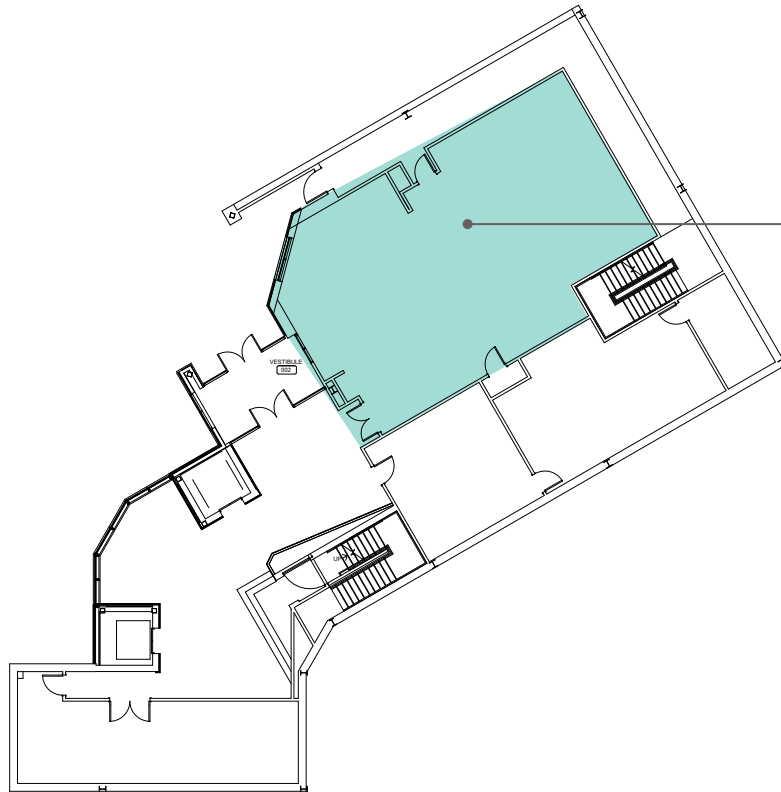

CHESTERBROOK

1400 MORRIS DR

Lower Level Availabilities

Lower Level Suite
1,800 SF

JLL | Jones Lang LaSalle Brokerage, Inc.
550 Swedesford Road, Suite 260
Wayne, PA 19087

Doug Newbert
610.249.2273
doug.newbert@jll.com