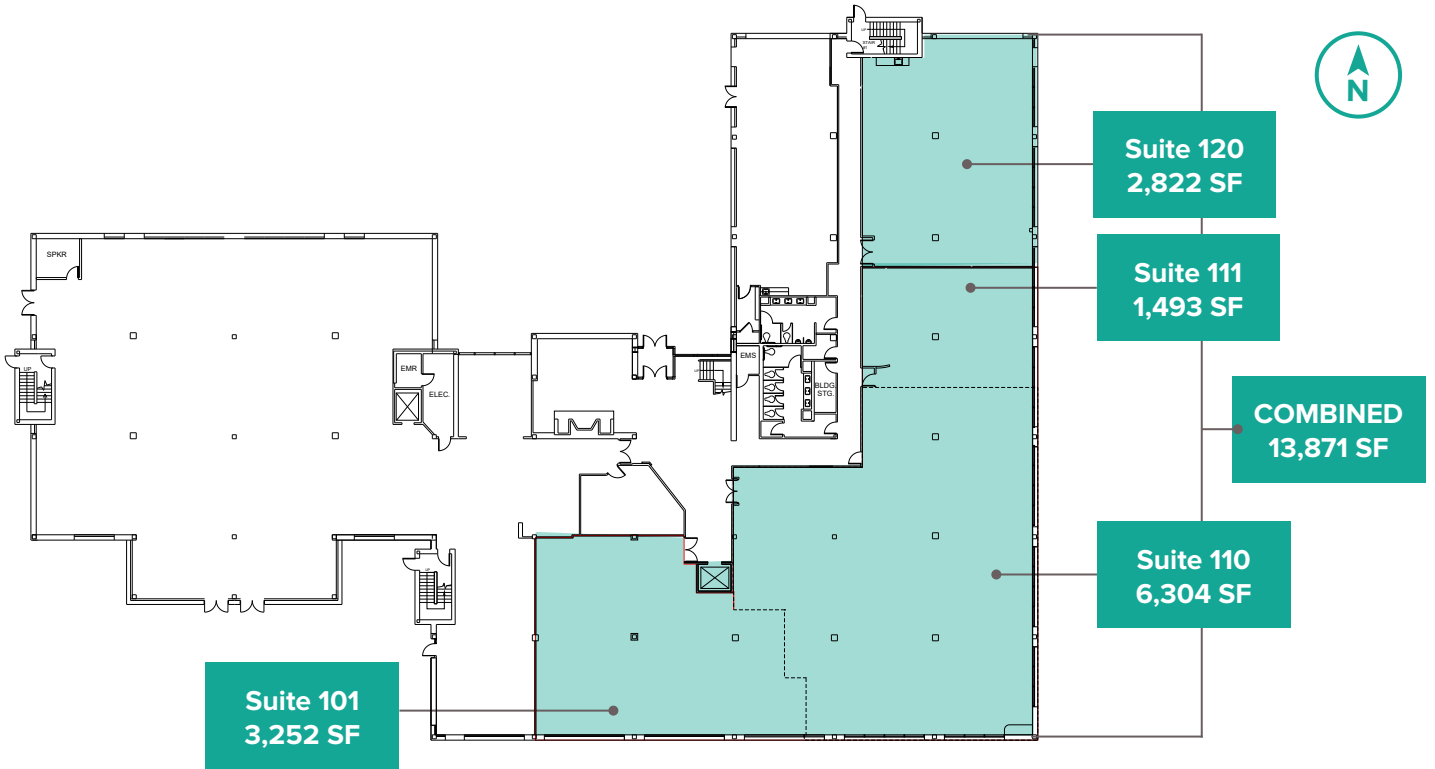

CHESTERBROOK

1325 MORRIS DR

First Floor Availabilities

JLL | Jones Lang LaSalle Brokerage, Inc.
550 Swedesford Road, Suite 260
Wayne, PA 19087

Doug Newbert
610.249.2273
doug.newbert@jll.com

Mike MacCroy
610.249.2270
mike.maccroy@jll.com