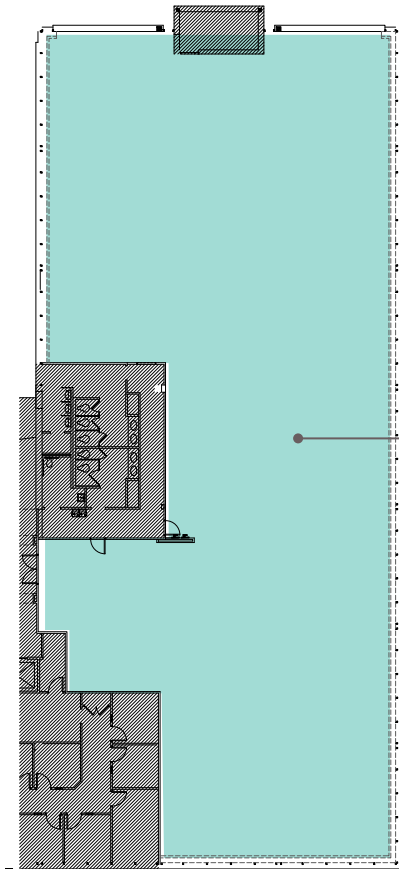

# CHESTERBROOK

**1325**  
**MORRIS DR**

Second Floor Availabilities

Suite 210  
13,320 SF

JLL | Jones Lang LaSalle Brokerage, Inc.  
550 Swedesford Road, Suite 260  
Wayne, PA 19087

Doug Newbert  
610.249.2273  
doug.newbert@jll.com