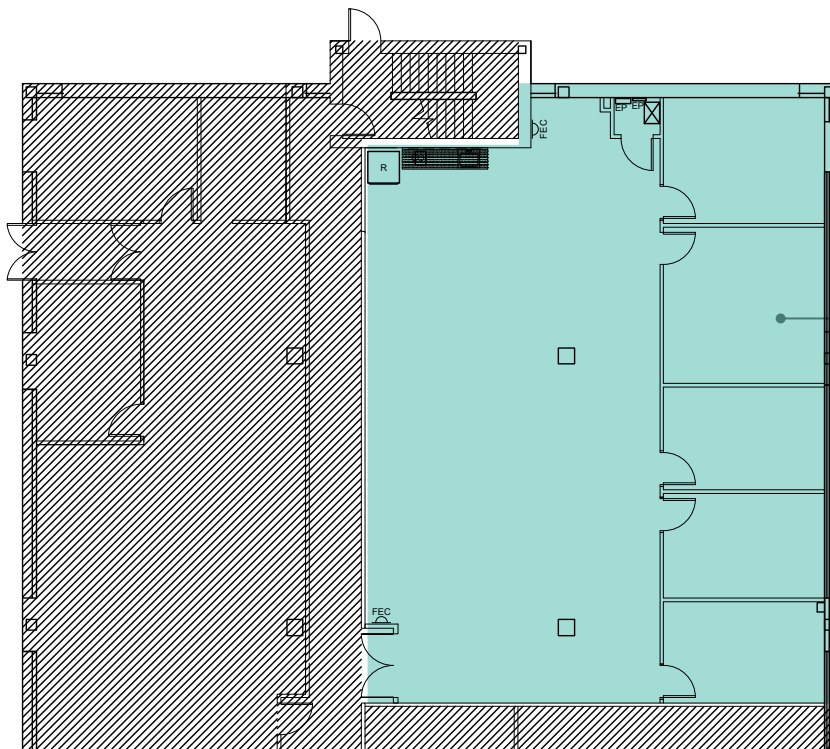

CHESTERBROOK

1325
MORRIS DR

First Floor Availabilities

Suite 120
2,822 SF

JLL | Jones Lang LaSalle Brokerage, Inc.
550 Swedesford Road, Suite 260
Wayne, PA 19087

Doug Newbert
610.249.2273
doug.newbert@jll.com