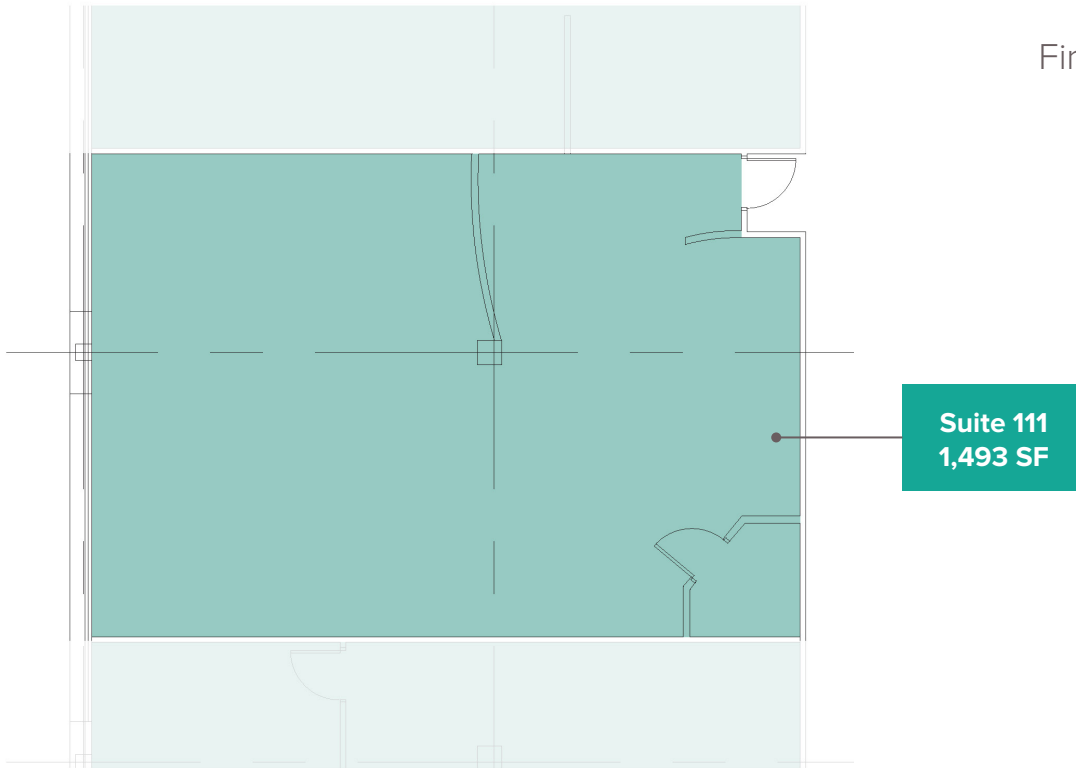

CHESTERBROOK

1325
MORRIS DR

First Floor Availabilities

JLL | Jones Lang LaSalle Brokerage, Inc.
550 Swedesford Road, Suite 260
Wayne, PA 19087

Doug Newbert
610.249.2273
doug.newbert@jll.com

Mike MacCroy
610.249.2270
mike.maccroy@jll.com