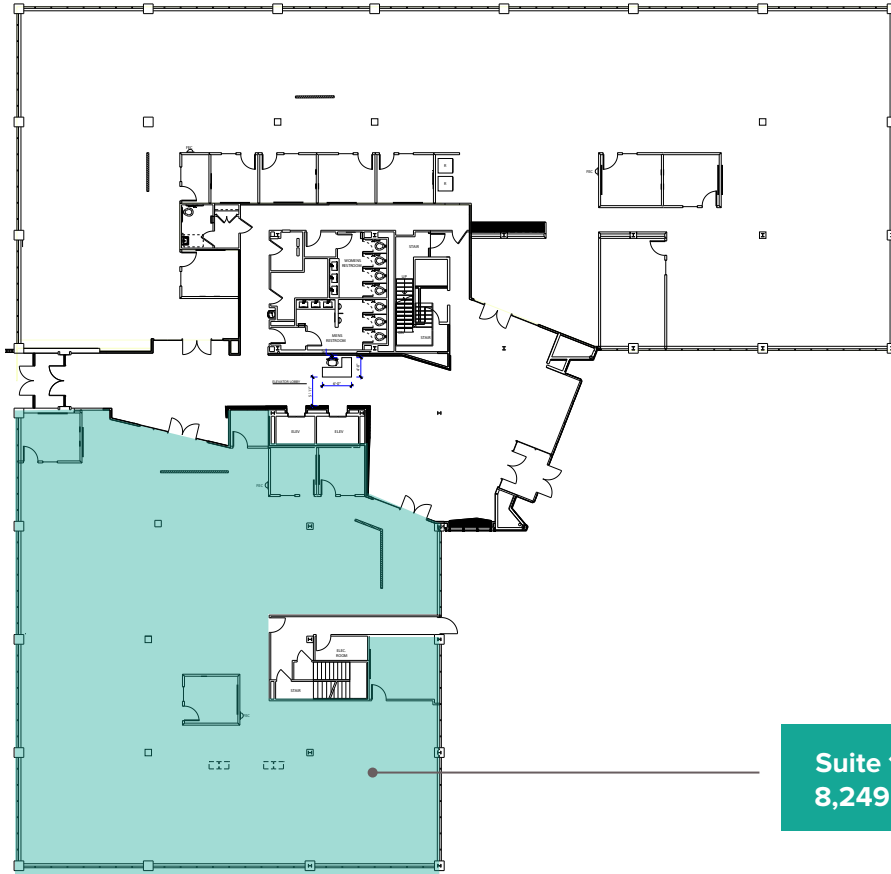

CHESTERBROOK

1300
MORRIS DR

First Floor Availabilities

Suite 101
8,249 SF

CAMPUS KEY

JLL | Jones Lang LaSalle Brokerage, Inc.
550 Swedesford Road, Suite 260
Wayne, PA 19087

Doug Newbert
610.249.2273
doug.newbert@jll.com