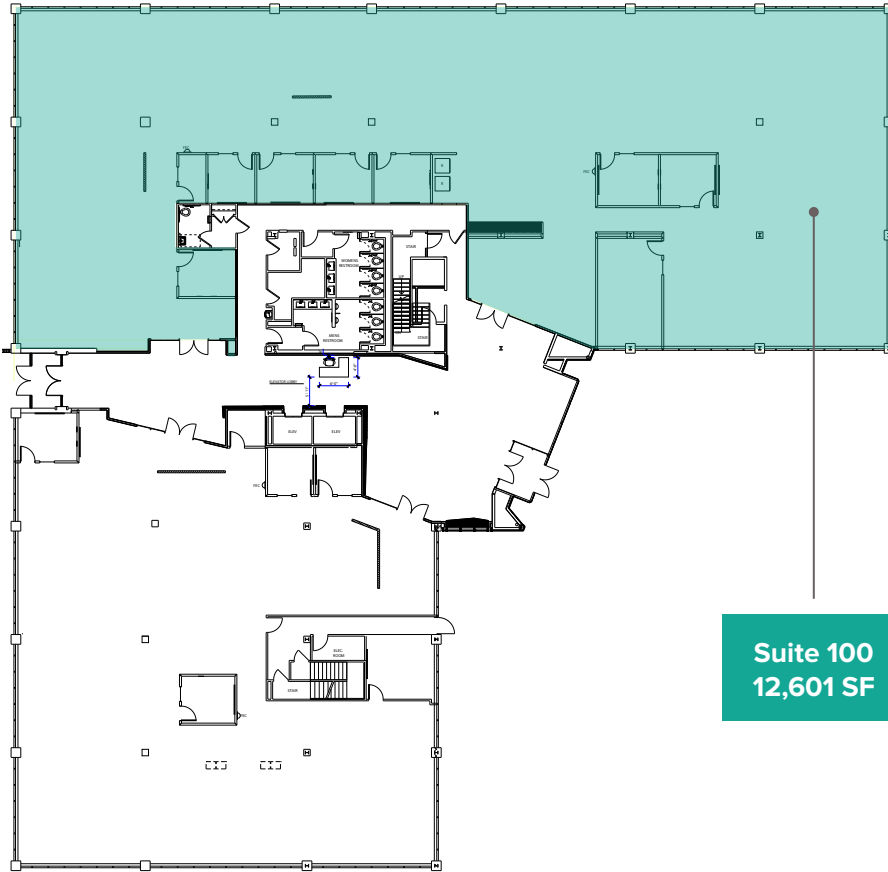

# CHESTERBROOK

**1300**  
**MORRIS DR**

First Floor Availabilities

Suite 100  
12,601 SF