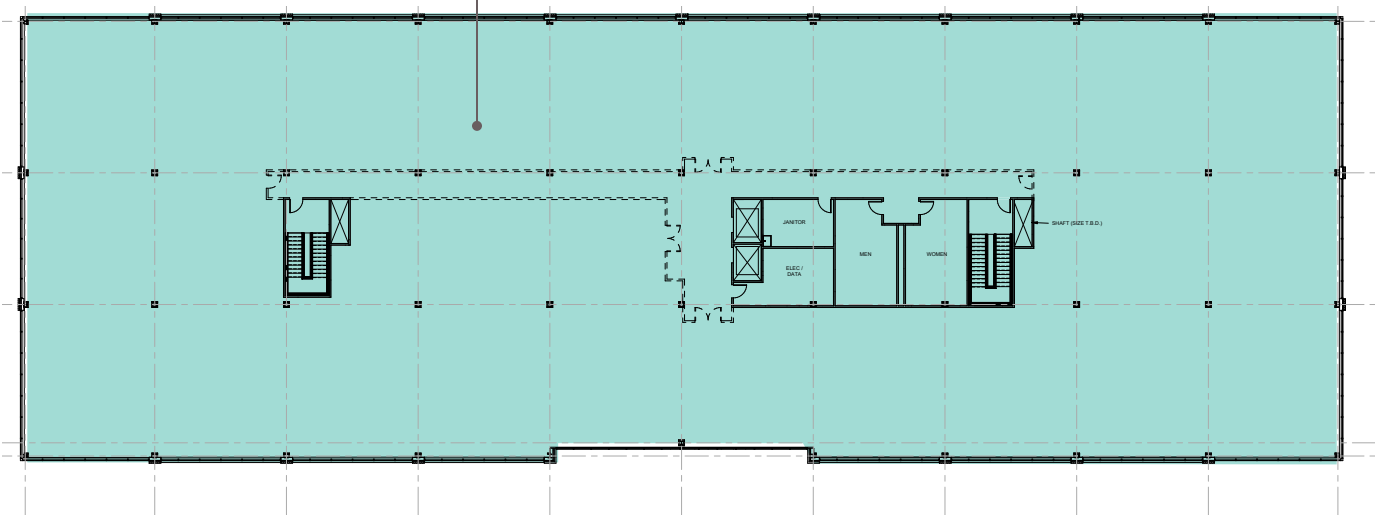

### Second Floor Availabilities

**SUITE 200  
30,000 SF**

JLL | Jones Lang LaSalle Brokerage, Inc.  
550 Swedesford Road, Suite 260  
Wayne, PA 19087

Doug Newbert  
610.249.2273  
doug.newbert@jll.com

Mike MacCroy  
610.249.2270  
mike.maccroy@jll.com