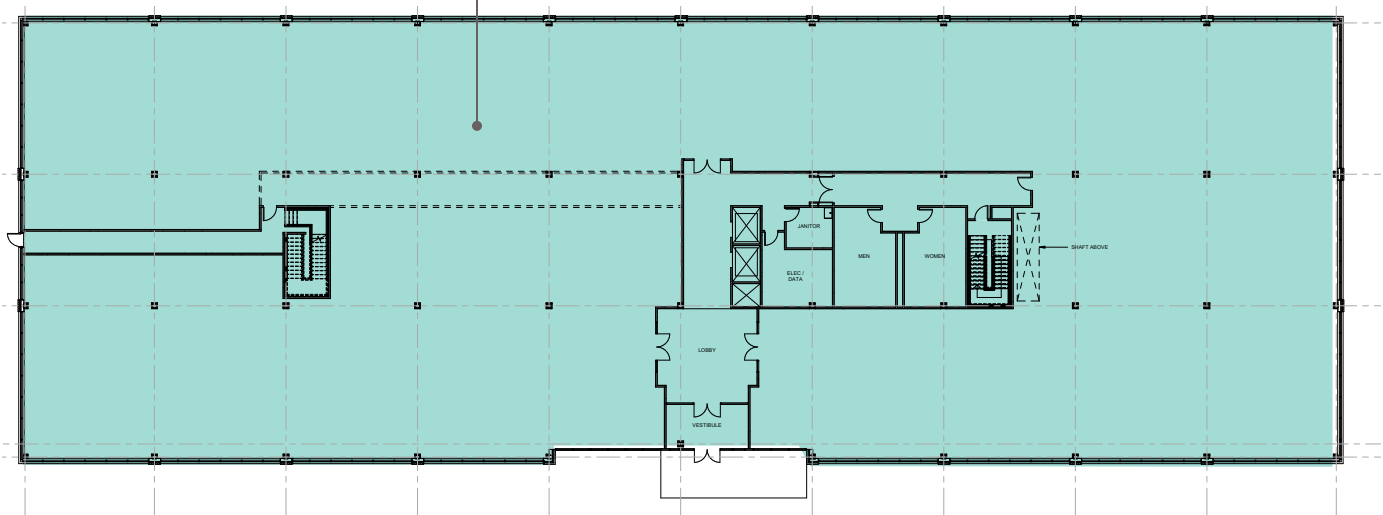

## 1250 MORRIS DR

First Floor Availabilities

SUITE 100  
30,000 SF

JLL | Jones Lang LaSalle Brokerage, Inc.  
550 Swedesford Road, Suite 260  
Wayne, PA 19087

Doug Newbert  
610.249.2273  
doug.newbert@jll.com